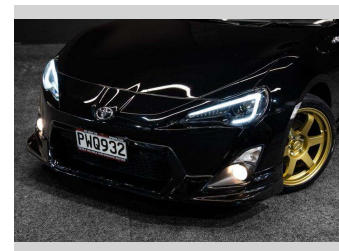

2013 Toyota 86 GT | Full Aero w/Spoiler!

Purchase Price **\$22,995**
Includes GST, Registration & Licensing

Finance may be available on this vehicle. Ask one of our friendly staff for more information.

Gain peace of mind with Mechanical Breakdown Insurance. **Ask us how.**

Top features

None Listed

Body Style
Coupe

Odometer
101,000 km

Engine
1998 cc, Internal Combustion

Fuel Type
Petrol

Transmission
Auto

Wheels
-