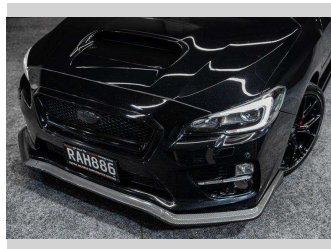

2017 Subaru WRX S4 | 2.0L AWD Turbo!

Purchase Price **\$24,995**
Includes GST, Registration & Licensing

Finance may be available on this vehicle. Ask one of our friendly staff for more information.

Gain peace of mind with Mechanical Breakdown Insurance. **Ask us how.**

Top features

- » 4WD/4x4

Body Style
Sedan

Odometer
133,373 km

Engine
1998 cc, Internal Combustion

Fuel Type
Petrol

Transmission
Auto, 4WD

Wheels
-