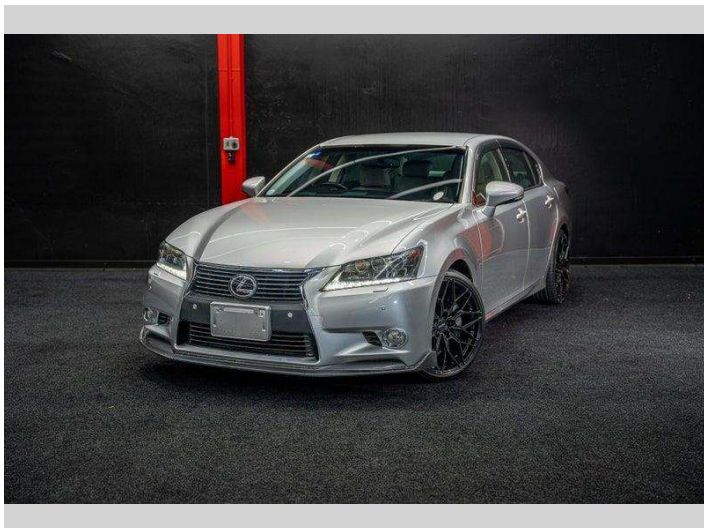

2012 Lexus GS 350 | Fresh Import!

Purchase Price **\$27,995**
Includes GST, Registration & Licensing

Finance may be available on this vehicle. Ask one of our friendly staff for more information.

Gain peace of mind with Mechanical Breakdown Insurance. **Ask us how.**

Top features
None Listed

Body Style
Sedan

Odometer
66,000 km

Engine
3456 cc, Internal Combustion

Fuel Type
Petrol

Transmission
Auto

Wheels
-

VIN
7AT0B00RX26000372

Interior
-

Safety

Based on 2025 VSRR rating

Reg No.
-

Ext Colour
Silver

History
-

Seats
-

CO2 Emissions
★ ★ ☆ ☆ ☆ ☆
250 grams/km