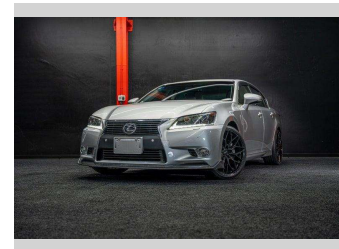

2012 Lexus GS 350 | Fresh Import!

Purchase Price **\$27,995**
Includes GST, Registration & Licensing

Finance may be available on this vehicle. Ask one of our friendly staff for more information.

Gain peace of mind with Mechanical Breakdown Insurance. **Ask us how.**

Top features

None Listed

Body Style
Sedan

Odometer
66,000 km

Engine
3456 cc

Fuel Type
Petrol

Transmission
Auto

Wheels
-

VIN
7AT0B00RX26000372

Interior
-

Safety

Based on 2025 VSRR rating

Reg No.
-

Ext Colour
Silver

History
-

Seats
-