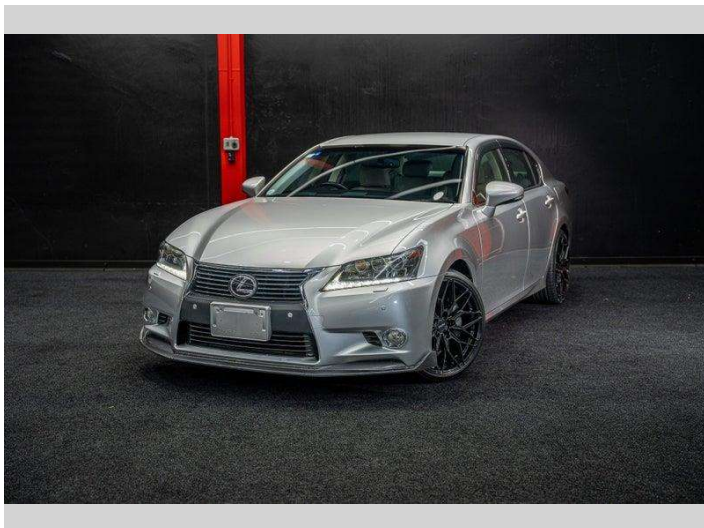

2012 Lexus GS 350 | Fresh Import!

Purchase Price **\$27,995**
Includes GST, Registration & Licensing

Finance may be available on this vehicle. Ask one of our friendly staff for more information.

Gain peace of mind with Mechanical Breakdown Insurance. **Ask us how.**

Top features

None Listed

Body Style
Sedan

Odometer
66,000 km

Engine
3456 cc, Internal Combustion

Fuel Type
Petrol

Transmission
Auto

Wheels
-

VIN
7AT0B00RX26000372

Interior
-

Safety

Based on 2025 VSRR rating

Reg No.
-

Ext Colour
Silver

History
-

Seats
-