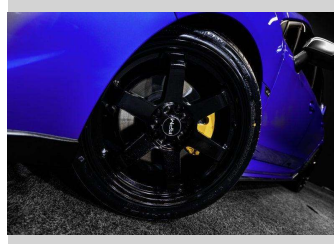

# 2014 Subaru WRX S4 Eyesight | GT-S + New Wheels!

**Purchase Price** **\$29,995**  
Includes GST, Registration & Licensing

Finance may be available on this vehicle. Ask one of our friendly staff for more information.

Gain peace of mind with Mechanical Breakdown Insurance. **Ask us how.**

**Top features**

None Listed

Body Style  
**Sedan**

Odometer  
**76,000 km**

Engine  
**1998 cc**

Fuel Type  
**Petrol**

Transmission  
**Auto**