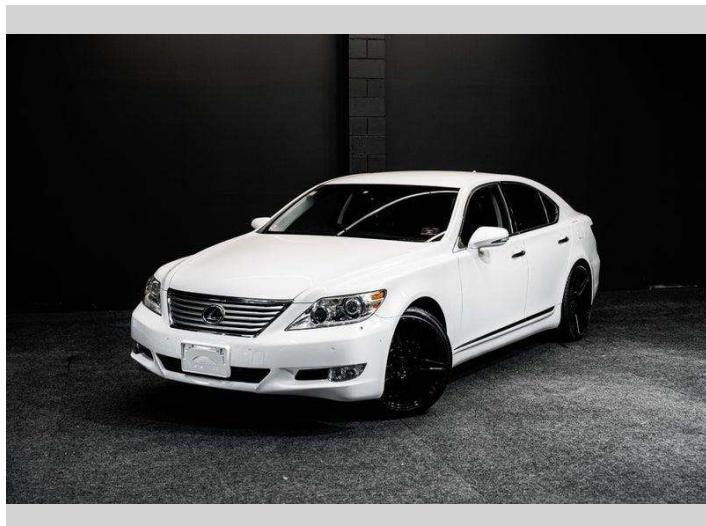

2012 Lexus LS 460 VERSION C PKG - Fresh Import!

Purchase Price **$17,995**
Includes GST, Registration & Licensing

Finance may be available on this vehicle. Ask one of our friendly staff for more information.

Gain peace of mind with Mechanical Breakdown Insurance. **Ask us how.**

Top features

None Listed

Body Style
Sedan

Odometer
139,000 km

Engine
4608 cc

Fuel Type
Petrol

Transmission
Auto

Wheels
-

VIN
7AT0B00JX26104114

Interior
-

Safety

Based on 2025 VSRR rating

Reg No.
-

Ext Colour
White

History
-

Seats
-

CO2 Emissions
☆☆☆☆☆☆
292 grams/km

Energy Economy
☆☆☆☆☆☆
Annual fuel cost of $4,940
12.6L per 100km

Cost per year is an estimate based on petrol price of $2.80 per litre and an average distance of 14000 km. Emissions and Energy Economy figures standardised to 3P WLTP.

Stock ID: 8774