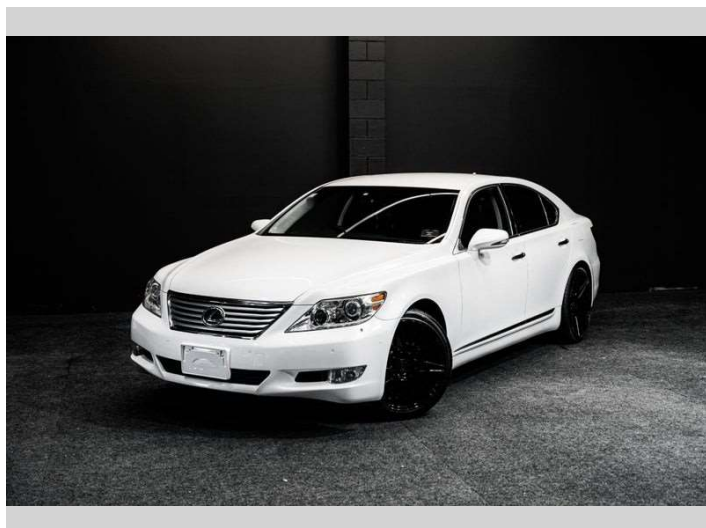

2012 Lexus LS 460 VERSION C PKG - Fresh Import!

Purchase Price **$16,995**
Includes GST, Registration & Licensing

Finance may be available on this vehicle. Ask one of our friendly staff for more information.

Gain peace of mind with Mechanical Breakdown Insurance. **Ask us how.**

Top features

None Listed

Body Style
Sedan

Odometer
139,000 km

Engine
4608 cc, Internal Combustion

Fuel Type
Petrol

Transmission
Auto

Wheels
-

VIN
7AT0B00JX26104114

Interior
-

Safety

Based on 2025 VSRR rating

Reg No.
-

Ext Colour
White

History
-

Seats
-

CO2 Emissions
☆☆☆☆☆☆
292 grams/km

Energy Economy
☆☆☆☆☆☆
Annual fuel cost of $4,940
12.6L per 100km

Cost per year is an estimate based on petrol price of $2.80 per litre and an average distance of 14000 km. Emissions and Energy Economy figures standardised to 3P WLTP.

Stock ID: 8774