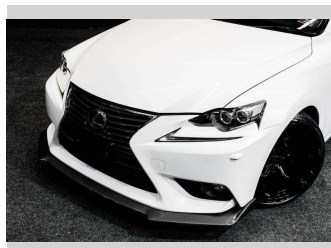

# 2014 Lexus IS 300h Fresh Import + New RPM Wheels

**Purchase Price** **\$24,995**  
Includes GST, Registration & Licensing

Finance may be available on this vehicle. Ask one of our friendly staff for more information.

Gain peace of mind with Mechanical Breakdown Insurance. **Ask us how.**

**Top features**

None Listed

Body Style  
**Sedan**

Odometer  
**118,000 km**

Engine  
**2493 cc, Hybrid**

Fuel Type  
**Electric**

Transmission  
**Auto**