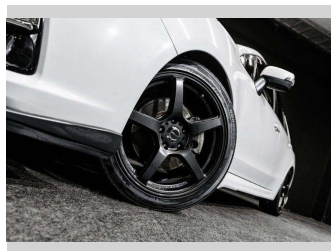

2016 Subaru Levorg Eye-Sight | Turbo AWD - Fresh

Purchase Price **\$16,995**
Includes GST, Registration & Licensing

Finance may be available on this vehicle. Ask one of our friendly staff for more information.

Gain peace of mind with Mechanical Breakdown Insurance. **Ask us how.**

Top features
None Listed

Body Style
Station Wagon

Odometer
140,000 km

Engine
1599 cc, Internal Combustion

Fuel Type
Petrol

Transmission
Auto