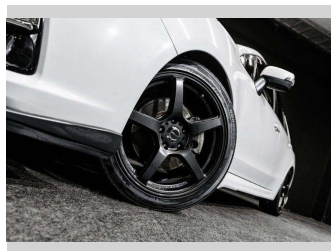

# 2016 Subaru Levorg Eye-Sight | Turbo AWD - Fresh

**Purchase Price** **\$16,995**  
Includes GST, Registration & Licensing

Finance may be available on this vehicle. Ask one of our friendly staff for more information.