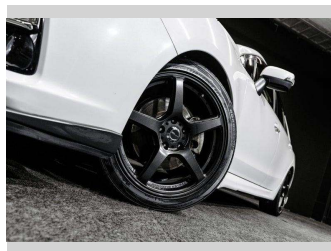

# 2016 Subaru Levorg Eye-Sight | Turbo AWD - Fresh

**Purchase Price** **\$14,995**  
Includes GST, Registration & Licensing

Finance may be available on this vehicle. Ask one of our friendly staff for more information.