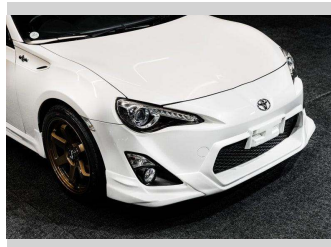

# 2013 Toyota 86 Body Kit + New Wheels

**Purchase Price** **\$22,995**  
Includes GST, Registration & Licensing

Finance may be available on this vehicle. Ask one of our friendly staff for more information.

Transmission  
**Auto**

Wheels  
-

VIN  
**7AT0H65RX26029982**

Interior  
-

Safety  
  
Based on 2025 VSRR rating

Reg No.  
-

Ext Colour  
**White**

History  
-