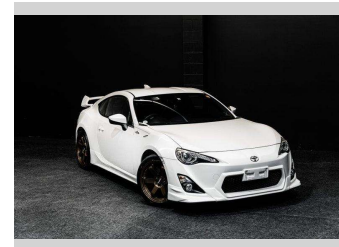

# 2013 Toyota 86 Body Kit + New Wheels

**Purchase Price** **\$22,995**  
Includes GST, Registration & Licensing

Finance may be available on this vehicle. Ask one of our friendly staff for more information.

Gain peace of mind with Mechanical Breakdown Insurance. **Ask us how.**

**Top features**

None Listed

Body Style  
**Coupe**

Odometer  
**105,000 km**

Engine  
**1998 cc, Internal Combustion**

Fuel Type  
**Petrol**

Transmission  
**Auto**

Wheels  
-

VIN  
**7AT0H65RX26029982**

Interior  
-

Safety  
  
Based on 2025 VSRR rating

Reg No.  
-

Ext Colour  
**White**

History  
-