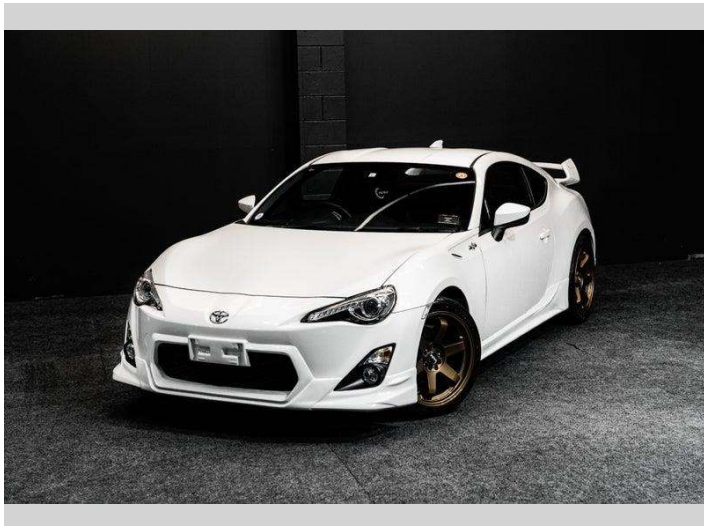

# 2013 Toyota 86 Body Kit + New Wheels

**Purchase Price** **\$22,995**  
Includes GST, Registration & Licensing

Finance may be available on this vehicle. Ask one of our friendly staff for more information.

Gain peace of mind with Mechanical Breakdown Insurance. **Ask us how.**

**Top features**

None Listed

Body Style  
**Coupe**

Odometer  
**105,000 km**

Engine  
**1998 cc, Internal Combustion**

Fuel Type  
**Petrol**

Transmission  
**Auto**

Wheels  
-

VIN  
**7AT0H65RX26029982**

Interior  
-

Safety  
  
Based on 2025 VSRR rating

Reg No.  
-

Ext Colour  
**White**

History  
-