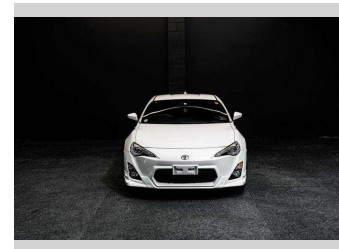

# 2013 Toyota 86 Body Kit + New Wheels

**Purchase Price** **\$22,995**  
Includes GST, Registration & Licensing

Finance may be available on this vehicle. Ask one of our friendly staff for more information.

Gain peace of mind with Mechanical Breakdown Insurance. **Ask us how.**

**Top features**

None Listed

Body Style  
**Coupe**

Odometer  
**105,000 km**

Engine  
**1998 cc, Internal Combustion**

Fuel Type  
**Petrol**