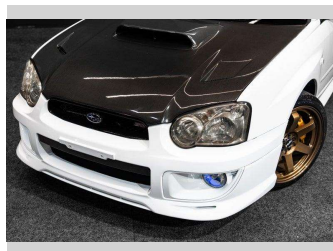

# 2003 Subaru Impreza WRX | STI V8 - Grade 4 Import!

Purchase Price

**\$39,995**

Includes GST, Registration & Licensing

Finance may be available on this vehicle. Ask one of our friendly staff for more information.

## Top features

» 4WD/4x4

Body Style

**Sedan**

Odometer

**105,000 km**

Engine

**1994 cc, Internal Combustion**