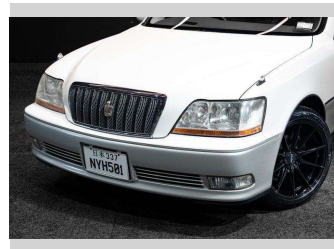

1999 Toyota Crown Majesta | V8 280HP - LOW KMS!

Purchase Price **\$17,995**
Includes GST, Registration & Licensing

Finance may be available on this vehicle. Ask one of our friendly staff for more information.