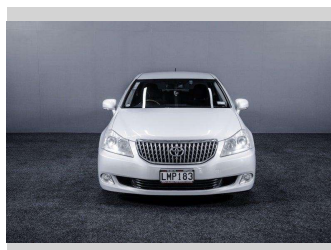

2009 Toyota Crown Majesta | 4.6L V8 Bagged!

Purchase Price **\$20,995**
Includes GST, Registration & Licensing

Finance may be available on this vehicle. Ask one of our friendly staff for more information.