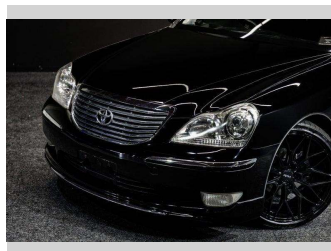

2005 Toyota Crown Majesta Type A | 280bhp V8 +

Purchase Price **\$19,995**
Includes GST, Registration & Licensing

Finance may be available on this vehicle. Ask one of our friendly staff for more information.

Gain peace of mind with Mechanical Breakdown Insurance. **Ask us how.**

Top features
 None Listed

Body Style
Sedan

Odometer
104,000 km

Engine
4292 cc, Internal Combustion

Fuel Type
Petrol

Transmission
Auto

Wheels
 -