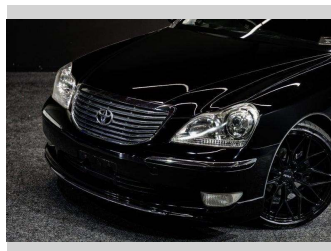

2005 Toyota Crown Majesta Type A | 280bhp V8 +

Purchase Price **\$19,995**
Includes GST, Registration & Licensing

Finance may be available on this vehicle. Ask one of our friendly staff for more information.

Gain peace of mind with Mechanical Breakdown Insurance. **Ask us how.**

Top features
None Listed

Body Style
Sedan

Odometer
104,000 km

Engine
4292 cc, Internal Combustion

Fuel Type
Petrol

Transmission
Auto

Wheels
-