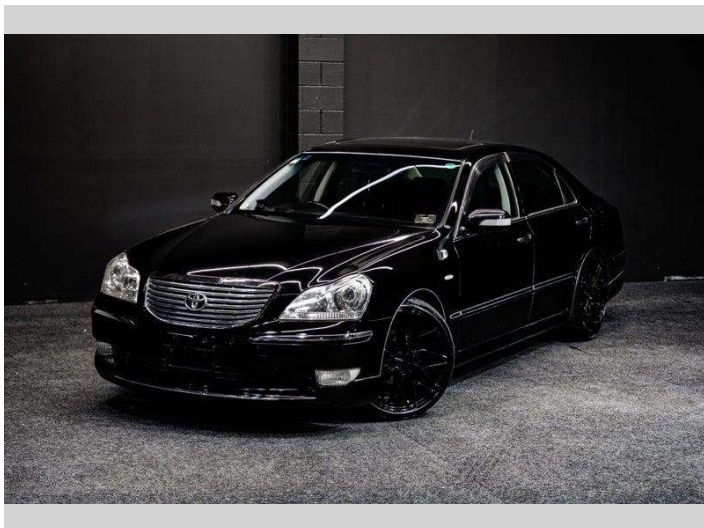

2005 Toyota Crown Majesta Type A | 280bhp V8 +

Purchase Price **\$19,995**
Includes GST, Registration & Licensing

Finance may be available on this vehicle. Ask one of our friendly staff for more information.

Gain peace of mind with Mechanical Breakdown Insurance. **Ask us how.**

Top features
None Listed

Body Style
Sedan

Odometer
104,000 km

Engine
4292 cc, Internal Combustion

Fuel Type
Petrol

Transmission
Auto

Wheels
-

VIN
7AT0H60BX26016656

Interior
-

Safety

Based on 2025 VSRR rating

Reg No.
-

Ext Colour
Black

History
-

Seats
-