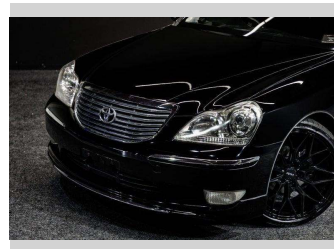

2005 Toyota Crown Majesta Type A | 280bhp V8!

Purchase Price **\$19,995**
Includes GST, Registration & Licensing

Finance may be available on this vehicle. Ask one of our friendly staff for more information.

Gain peace of mind with Mechanical Breakdown Insurance. **Ask us how.**

Top features

None Listed

Body Style
Sedan

Odometer
104,000 km

Engine
4292 cc, Internal Combustion

Fuel Type
Petrol

Transmission
Auto