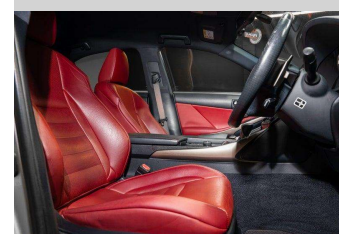

2013 Lexus IS 300h F Sport Premium!

Purchase Price **$27,995**
Includes GST, Registration & Licensing

Finance may be available on this vehicle. Ask one of our friendly staff for more information.

Gain peace of mind with Mechanical Breakdown Insurance. **Ask us how.**

Top features

None Listed

Body Style
Sedan

Odometer
90,000 km

Engine
2493 cc, Hybrid

Fuel Type
Electricity

Transmission
Auto

Wheels
-

VIN
7AT0B013X24013352

Interior
-

Safety

Based on 2025 VSRR rating

Reg No.
RDB844

Ext Colour
Grey

History
-

Seats
-

CO2 Emissions
★★★★☆
122 grams/km

Energy Economy
★★★★☆☆
Annual fuel cost of $2,040
5.2L per 100km

Cost per year is an estimate based on petrol price of $2.80 per litre and an average distance of 14000 km. Emissions and Energy Economy figures standardised to 3P WLTP.

Stock ID: 8591