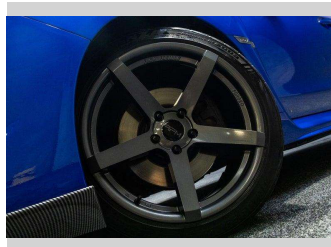

2014 Subaru WRX WRX AWD TURBO

Purchase Price **\$25,995**
Includes GST, Registration & Licensing

Finance may be available on this vehicle. Ask one of our friendly staff for more information.

Gain peace of mind with Mechanical Breakdown Insurance. **Ask us how.**

Top features
None Listed

Body Style
Sedan

Odometer
106,000 km

Engine
1990 cc, Internal Combustion

Fuel Type
Petrol

Transmission
Auto

Wheels
-

VIN
7AT0GF20X22002779

Interior
-

Safety

Based on 2025 VSRR rating for 13-21 models

Reg No.
RKH643

Ext Colour
Blue

History
-

Seats
-

CO2 Emissions
★★★★☆
195 grams/km