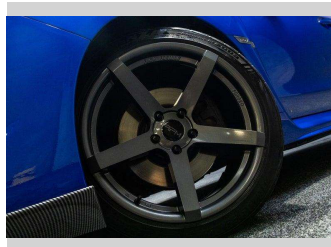

2014 Subaru WRX WRX AWD TURBO

Purchase Price **\$25,995**
Includes GST, Registration & Licensing

Finance may be available on this vehicle. Ask one of our friendly staff for more information.

Gain peace of mind with Mechanical Breakdown Insurance. **Ask us how.**

Top features

None Listed

Body Style
Sedan

Odometer
106,000 km

Engine
1990 cc, Internal Combustion

Fuel Type
Petrol

Transmission
Auto

Wheels
-