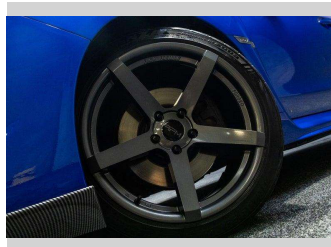

2014 Subaru WRX WRX AWD TURBO

Purchase Price **\$25,995**
Includes GST, Registration & Licensing

Finance may be available on this vehicle. Ask one of our friendly staff for more information.

Gain peace of mind with Mechanical Breakdown Insurance. **Ask us how.**

Top features
None Listed

Body Style
Sedan

Odometer
106,000 km

Engine
1990 cc, Internal Combustion

Fuel Type
Petrol

Transmission
Auto

Wheels
-

VIN
7AT0GF20X22002779

Interior
-

Safety

Based on 2025 VSRR rating for 13-21 models

Reg No.
RKH643

Ext Colour
Blue

History
-

Seats
-

CO2 Emissions
★ ★ ★ ★ ☆ ☆ ☆
195 grams/km