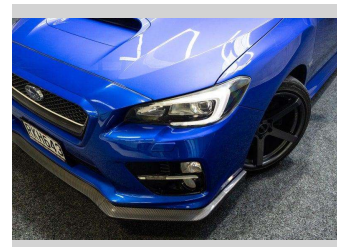

2014 Subaru WRX WRX AWD TURBO

Purchase Price **\$25,995**
Includes GST, Registration & Licensing

Finance may be available on this vehicle. Ask one of our friendly staff for more information.

Gain peace of mind with Mechanical Breakdown Insurance. **Ask us how.**

Top features
None Listed

Body Style
Sedan

Odometer
106,000 km

Engine
1990 cc, Internal Combustion

Fuel Type
Petrol

Transmission
Auto

Wheels
-

VIN
7AT0GF20X22002779

Interior
-

Safety

Based on 2025 VSRR rating for 13-21 models

Reg No.
RKH643

Ext Colour
Blue

History
-

Seats
-

CO2 Emissions
★ ★ ★ ★ ☆ ☆ ☆
195 grams/km