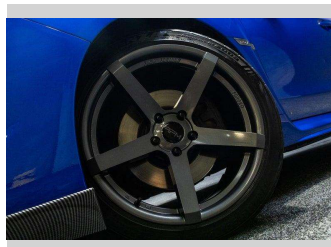

2014 Subaru WRX WRX AWD TURBO

Purchase Price **\$25,995**
Includes GST, Registration & Licensing

Finance may be available on this vehicle. Ask one of our friendly staff for more information.

Gain peace of mind with Mechanical Breakdown Insurance. **Ask us how.**

Top features
None Listed

Body Style
Sedan

Odometer
106,000 km

Engine
1990 cc, Internal Combustion

Fuel Type
Petrol

Transmission
Auto

Wheels
-

VIN
7AT0GF20X22002779

Interior
-

Safety

Based on 2025 VSRR rating for 13-21 models

Reg No.
RKH643

Ext Colour
Blue

History
-

Seats
-

CO2 Emissions
★ ★ ★ ★ ☆ ☆ ☆
195 grams/km