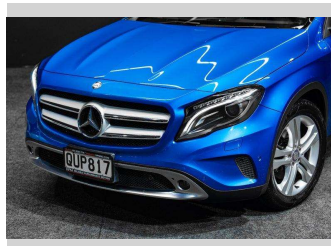

2014 Mercedes-Benz GLA 250 | 4MATIC + TURBO!

Purchase Price **\$15,995**
Includes GST, Registration & Licensing

Finance may be available on this vehicle. Ask one of our friendly staff for more information.

Gain peace of mind with Mechanical Breakdown Insurance. **Ask us how.**

Top features

- » 4WD/4x4

Body Style
RV-SUV

Odometer
87,180 km

Engine
1991 cc, Internal Combustion

Fuel Type
Petrol

Transmission
Auto, 4WD