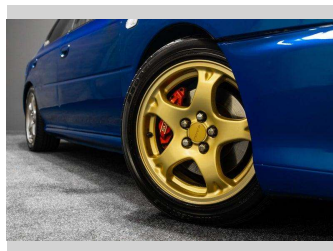

1999 Subaru Impreza WRX | RA 555 WRC Edition!

Purchase Price **$34,995**
Includes GST, Registration & Licensing

Finance may be available on this vehicle. Ask one of our friendly staff for more information.

Gain peace of mind with Mechanical Breakdown Insurance. **Ask us how.**

Top features

- » 4WD/4x4

Body Style
Sedan

Odometer
153,000 km

Engine
1990 cc, Internal Combustion

Fuel Type
Petrol

Transmission
5-Speed Manual, 4WD

Wheels
-

VIN
7A8GF090708082267

Interior
-

Safety
-

Reg No.
MFZ567

Ext Colour
Blue

History
-

Seats
-

CO2 Emissions
-

Energy Economy
-

Stock ID: 3008999

RPM - Christchurch | Phone 027 552 2776 | Email christchurch@rpmnz.com
59 Falsgrave Street, Waltham, Christchurch 8011
www.rpmnz.com