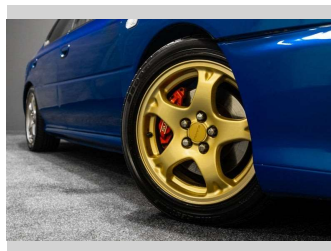

1999 Subaru Impreza WRX | RA 555 WRC Edition!

Purchase Price **$34,995**
Includes GST, Registration & Licensing

Finance may be available on this vehicle. Ask one of our friendly staff for more information.

Gain peace of mind with Mechanical Breakdown Insurance. **Ask us how.**

Top features

- » 4WD/4x4

Body Style
Sedan

Odometer
153,000 km

Engine
1990 cc, Internal Combustion

Fuel Type
Petrol

Transmission
5-Speed Manual, 4WD

Wheels
-

VIN
7A8GF090708082267

Interior
-

Safety
-

Reg No.
MFZ567

Ext Colour
Blue

History
-

Seats
-

CO2 Emissions
-

Energy Economy
-

Stock ID: 3008999

RPM - Christchurch | Phone 027 552 2776 | Email christchurch@rpmnz.com
59 Falsgrave Street, Waltham, Christchurch 8011
www.rpmnz.com