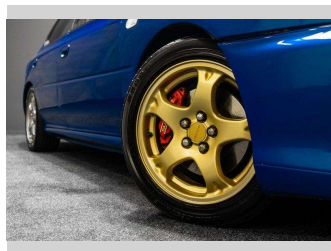

1999 Subaru Impreza WRX | RA 555 WRC Edition!

Purchase Price **$34,995**
Includes GST, Registration & Licensing

Finance may be available on this vehicle. Ask one of our friendly staff for more information.

Gain peace of mind with Mechanical Breakdown Insurance. **Ask us how.**

Top features

- » 4WD/4x4

Body Style
Sedan

Odometer
153,000 km

Engine
1990 cc, Internal Combustion

Fuel Type
Petrol

Transmission
5-Speed Manual, 4WD

Wheels
-

VIN
7A8GF090708082267

Interior
-

Safety
-

Reg No.
MFZ567

Ext Colour
Blue

History
-

Seats
-

CO2 Emissions
-

Energy Economy
-

Stock ID: 3008999

RPM - Christchurch | Phone 027 552 2776 | Email christchurch@rpmnz.com
59 Falsgrave Street, Waltham, Christchurch 8011
www.rpmnz.com