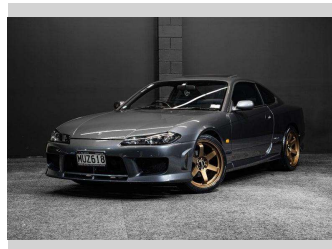

# 1999 Nissan Silvia S15 | Spec S w/Sunroof!

**Purchase Price** **\$35,995**  
Includes GST, Registration & Licensing

Finance may be available on this vehicle. Ask one of our friendly staff for more information.

Gain peace of mind with Mechanical Breakdown Insurance. **Ask us how.**

**Top features**  
 None Listed

Body Style  
**Coupe**

Odometer  
**147,000 km**

Engine  
**1998 cc**

Fuel Type  
**Petrol**

Transmission  
**5-Speed Manual**

Wheels  
 -

VIN  
**7AT0DH13X20011837**

Interior  
 -

Safety  
 -

Reg No.  
**Muz618**

Ext Colour  
**Grey**

History  
 -

Seats  
 -