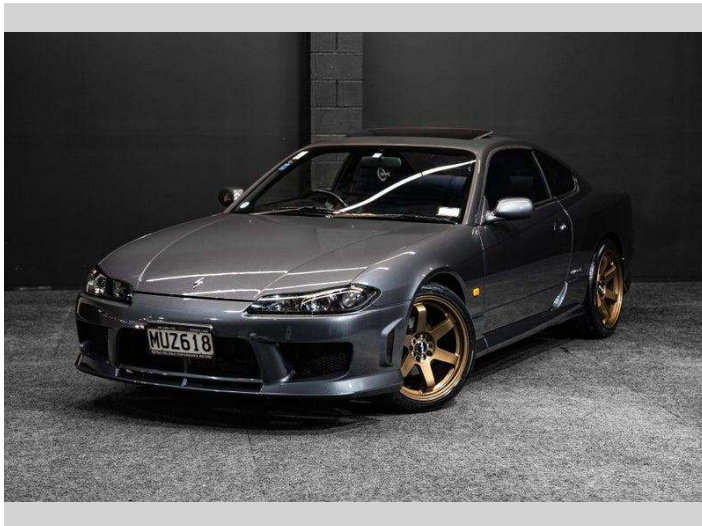

# 1999 Nissan Silvia S15 | Spec S w/Sunroof!

**Purchase Price** **\$35,995**  
Includes GST, Registration & Licensing

Finance may be available on this vehicle. Ask one of our friendly staff for more information.

Gain peace of mind with Mechanical Breakdown Insurance. **Ask us how.**

**Top features**  
 None Listed

Body Style  
**Coupe**

Odometer  
**147,000 km**

Engine  
**1998 cc**

Fuel Type  
**Petrol**

Transmission  
**5-Speed Manual**

Wheels  
 -

VIN  
**7AT0DH13X20011837**

Interior  
 -

Safety  
 -

Reg No.  
**Muz618**

Ext Colour  
**Grey**

History  
 -

Seats  
 -