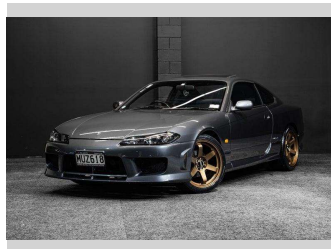

1999 Nissan Silvia S15 | Spec S w/Sunroof!

Purchase Price **\$35,995**
Includes GST, Registration & Licensing

Finance may be available on this vehicle. Ask one of our friendly staff for more information.

Gain peace of mind with Mechanical Breakdown Insurance. **Ask us how.**

Top features
None Listed

Body Style
Coupe

Odometer
147,000 km

Engine
1998 cc, Internal Combustion

Fuel Type
Petrol

Transmission
5-Speed Manual