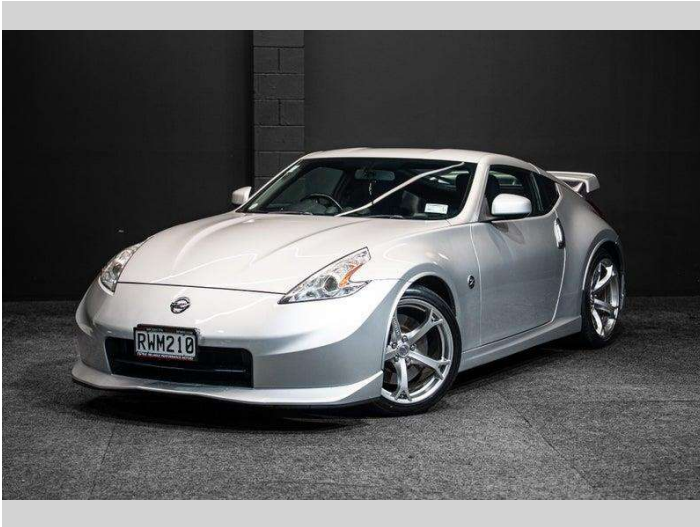

2010 Nissan Fairlady Z | NISMO Factory 350BHP

Purchase Price **\$32,995**
Includes GST, Registration & Licensing

Finance may be available on this vehicle. Ask one of our friendly staff for more information.

Gain peace of mind with Mechanical Breakdown Insurance. **Ask us how.**

Top features

None Listed

Body Style
Coupe

Odometer
98,073 km

Engine
3696 cc, Internal Combustion

Fuel Type
Petrol

Transmission
Auto

Wheels
-

VIN
7AT0DH2PX24201581

Interior
-

Safety

Based on 2025 VSRR rating

Reg No.
RWM210

Ext Colour
Silver

History
-