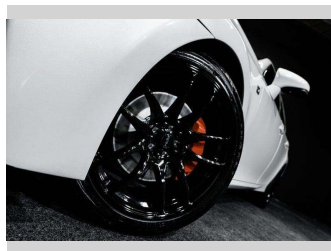

2012 Lexus GS 250 F Sport Premium!

Purchase Price **\$20,995**
Includes GST, Registration & Licensing

Finance may be available on this vehicle. Ask one of our friendly staff for more information.

Gain peace of mind with Mechanical Breakdown Insurance. **Ask us how.**