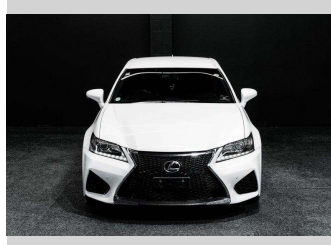

2012 Lexus GS 250 F Sport Premium!

Purchase Price **\$20,995**
Includes GST, Registration & Licensing

Finance may be available on this vehicle. Ask one of our friendly staff for more information.

Gain peace of mind with Mechanical Breakdown Insurance. **Ask us how.**

Top features

None Listed

Body Style
Sedan

Odometer
139,000 km

Engine
2499 cc, Internal Combustion

Fuel Type
Petrol

Transmission
Auto

Wheels
-