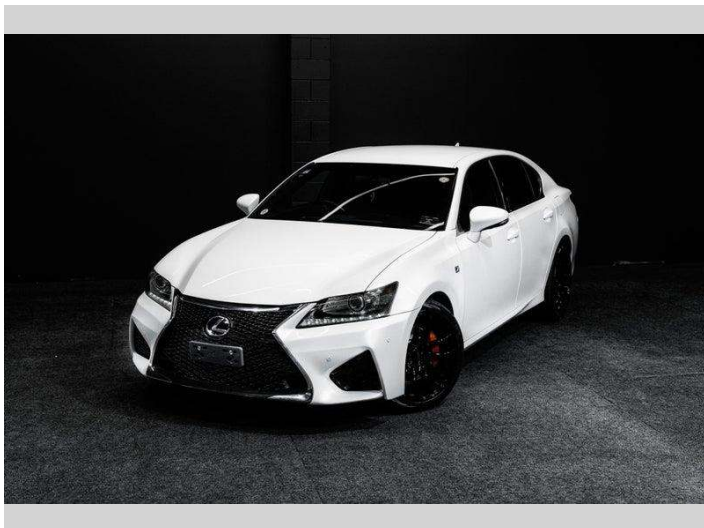

2012 Lexus GS 250 F Sport Premium!

Purchase Price **\$20,995**
Includes GST, Registration & Licensing

Finance may be available on this vehicle. Ask one of our friendly staff for more information.

Gain peace of mind with Mechanical Breakdown Insurance. **Ask us how.**

Top features

None Listed

Body Style
Sedan

Odometer
139,000 km

Engine
2499 cc, Internal Combustion

Fuel Type
Petrol

Transmission
Auto

Wheels
-

VIN
7AT0B012X26001596

Interior
-

Safety

Based on 2025 VSRR rating

Reg No.
-

Ext Colour
White

History
-

Seats
-