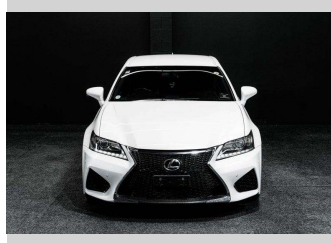

2012 Lexus GS 250 F Sport Premium!

Purchase Price **\$20,995**
Includes GST, Registration & Licensing

Finance may be available on this vehicle. Ask one of our friendly staff for more information.

Gain peace of mind with Mechanical Breakdown Insurance. **Ask us how.**