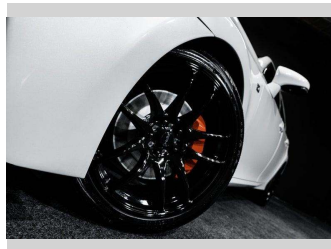

2012 Lexus GS 250 F Sport Premium!

Purchase Price **\$20,995**
Includes GST, Registration & Licensing

Finance may be available on this vehicle. Ask one of our friendly staff for more information.

Gain peace of mind with Mechanical Breakdown Insurance. **Ask us how.**