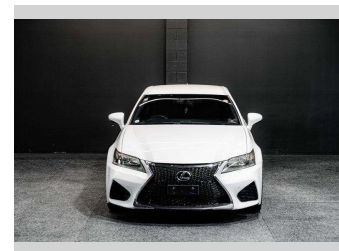

2012 Lexus GS 250 F Sport Premium!

Purchase Price **\$20,995**
Includes GST, Registration & Licensing

Finance may be available on this vehicle. Ask one of our friendly staff for more information.

Gain peace of mind with Mechanical Breakdown Insurance. **Ask us how.**

Top features
None Listed

Body Style
Sedan

Odometer
139,000 km

Engine
2499 cc, Internal Combustion

Fuel Type
Petrol

Transmission
Auto

Wheels
-

VIN
7AT0B012X26001596

Interior
-

Safety

Based on 2025 VSRR rating

Reg No.
-

Ext Colour
White

History
-

Seats
-

CO2 Emissions
★ ★ ★ ☆ ☆ ☆
233 grams/km