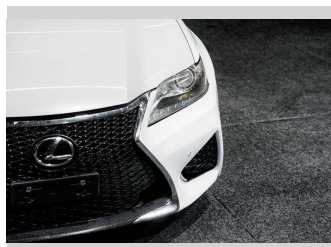

2012 Lexus GS 250 F Sport Premium!

Purchase Price **$20,995**
Includes GST, Registration & Licensing

Finance may be available on this vehicle. Ask one of our friendly staff for more information.

Gain peace of mind with Mechanical Breakdown Insurance. **Ask us how.**

Top features
None Listed

Body Style
Sedan

Odometer
139,000 km

Engine
2499 cc, Internal Combustion

Fuel Type
Petrol

Transmission
Auto

Wheels
-

VIN
7AT0B012X26001596

Interior
-

Safety

Based on 2025 VSRR rating

Reg No.
-

Ext Colour
White

History
-

Seats
-

CO2 Emissions
★ ★ ★ ☆ ☆ ☆
233 grams/km

Energy Economy
★ ☆ ☆ ☆ ☆ ☆
Annual fuel cost of $3,920
10L per 100km

Cost per year is an estimate based on petrol price of $2.80 per litre and an average distance of 14000 km. Emissions and Energy Economy figures standardised to 3P WLTP.

Stock ID: 8810