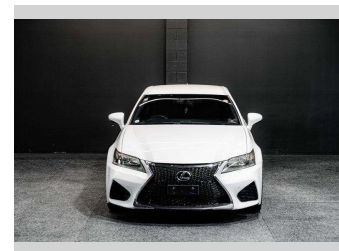

# 2012 Lexus GS 250 F Sport Premium!

**Purchase Price** **\$20,995**  
Includes GST, Registration & Licensing

Finance may be available on this vehicle. Ask one of our friendly staff for more information.

Gain peace of mind with Mechanical Breakdown Insurance. **Ask us how.**

**Top features**

None Listed

Body Style  
**Sedan**

Odometer  
**139,000 km**

Engine  
**2499 cc, Internal Combustion**

Fuel Type  
**Petrol**