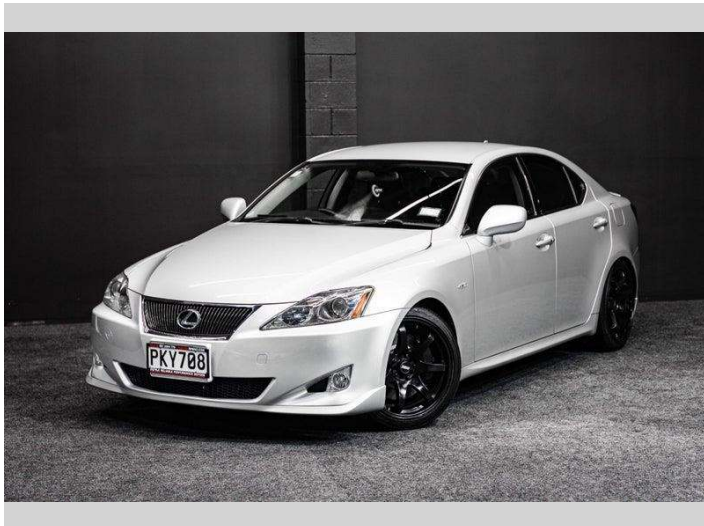

2005 Lexus IS 350 Version S + LOW KMS!

Purchase Price **\$16,995**
Includes GST, Registration & Licensing

Finance may be available on this vehicle. Ask one of our friendly staff for more information.

Gain peace of mind with Mechanical Breakdown Insurance. **Ask us how.**

Top features

None Listed

Body Style
Sedan

Odometer
58,000 km

Engine
3456 cc

Fuel Type
Petrol

Transmission
Tiptronic

Wheels
-