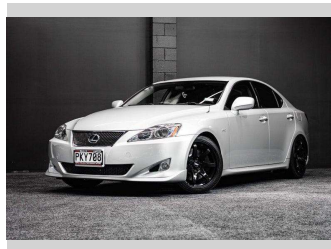

2005 Lexus IS 350 Version S + LOW KMS!

Purchase Price **\$16,995**
Includes GST, Registration & Licensing

Finance may be available on this vehicle. Ask one of our friendly staff for more information.

Gain peace of mind with Mechanical Breakdown Insurance. **Ask us how.**

Top features

None Listed

Body Style
Sedan

Odometer
58,000 km

Engine
3456 cc

Fuel Type
Petrol

Transmission
Tiptronic

Wheels
-