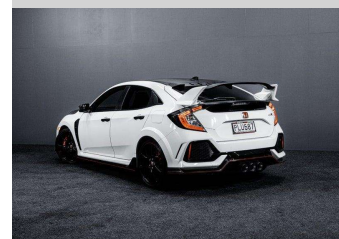

2020 Honda Civic Type R FK8 | NZ New!

Purchase Price

\$48,995

Includes GST, Registration & Licensing

Finance may be available on this vehicle. Ask one of our friendly staff for more information.

Gain peace of mind with Mechanical Breakdown Insurance. **Ask us how.**

Top features

None Listed

Body Style

Hatchback

Odometer

22,000 km

Engine

1996 cc, Internal Combustion

Fuel Type

Petrol

Transmission

5-Speed Manual

Wheels

-

VIN

SHHFK8730KU600126