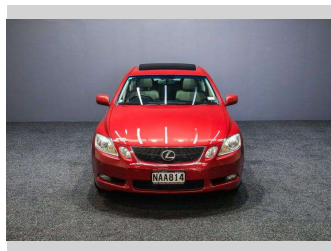

2005 Lexus GS 350 303BHP w/ SUNROOF

Purchase Price **\$12,995**
Includes GST, Registration & Licensing

Finance may be available on this vehicle. Ask one of our friendly staff for more information.

Gain peace of mind with Mechanical Breakdown Insurance. **Ask us how.**

Top features

None Listed

Body Style
Sedan

Odometer
113,000 km

Engine
3450 cc, Internal Combustion

Fuel Type
Petrol

Transmission
Auto

Wheels
-

VIN
7AT0B00RX20004339

Interior
-

Safety

Based on 2025 VSRR rating

Reg No.
NAA814

Ext Colour
Red

History
-

Seats
5 seats