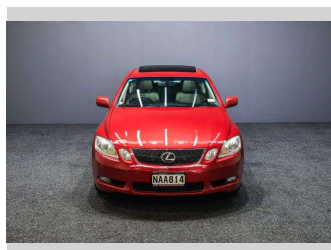

2005 Lexus GS 350 303BHP w/ SUNROOF

Purchase Price **\$12,995**
Includes GST, Registration & Licensing

Finance may be available on this vehicle. Ask one of our friendly staff for more information.

Gain peace of mind with Mechanical Breakdown Insurance. **Ask us how.**

Top features

None Listed

Body Style
Sedan

Odometer
113,000 km

Engine
3450 cc, Internal Combustion

Fuel Type
Petrol

Transmission
Auto

Wheels
-

VIN
7AT0B00RX20004339

Interior
-

Safety

Based on 2025 VSRR rating

Reg No.
NAA814

Ext Colour
Red

History
-

Seats
5 seats