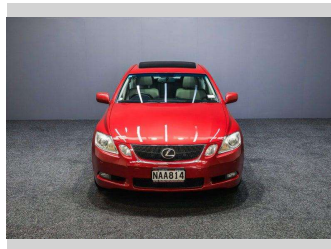

# 2005 Lexus GS 350 303BHP w/ SUNROOF

**Purchase Price** **\$12,995**  
Includes GST, Registration & Licensing

Finance may be available on this vehicle. Ask one of our friendly staff for more information.

Gain peace of mind with Mechanical Breakdown Insurance. **Ask us how.**

**Top features**  
None Listed

Body Style  
**Sedan**

Odometer  
**113,000 km**

Engine  
**3450 cc, Internal Combustion**

Fuel Type  
**Petrol**