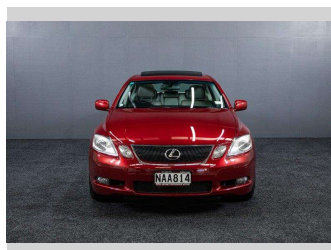

2005 Lexus GS 350 303BHP w/ Sunroof!

Purchase Price **\$12,995**
Includes GST, Registration & Licensing

Finance may be available on this vehicle. Ask one of our friendly staff for more information.

Gain peace of mind with Mechanical Breakdown Insurance. **Ask us how.**

Top features
None Listed

Body Style
Sedan

Odometer
113,648 km

Engine
3450 cc, Internal Combustion

Fuel Type
Petrol

Transmission
Auto

Wheels
-

VIN
7AT0B00RX20004339

Interior
-

Safety

Based on 2025 VSRR rating

Reg No.
NAA814

Ext Colour
Red

History
-

Seats
5 seats

CO2 Emissions
★☆☆☆☆
264 grams/km